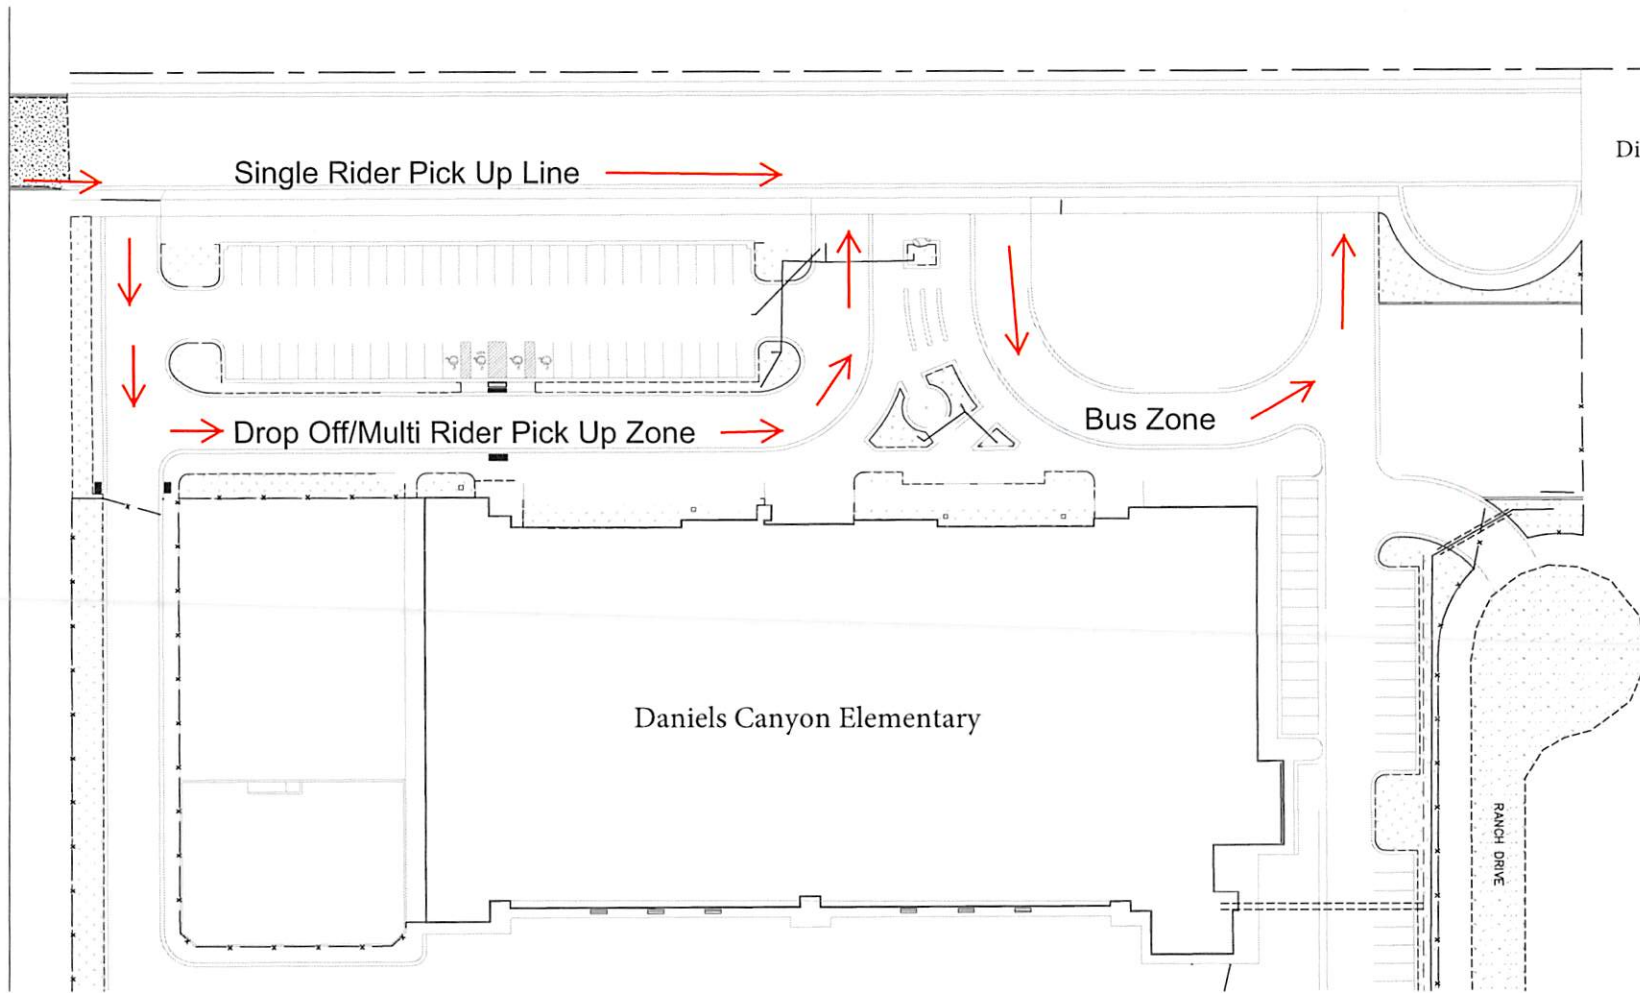

# Daniels Canyon Elementary Drop Off/ Pick Up Map

## Dismissal Schedule

- 3:20 Bus Bell
- 3:26 Dismissal Bell
- Multi rider pick up will be in the Drop Off Zone
- Single rider pick up will be in the bus zone after the exit of the buses.

Bike Racks