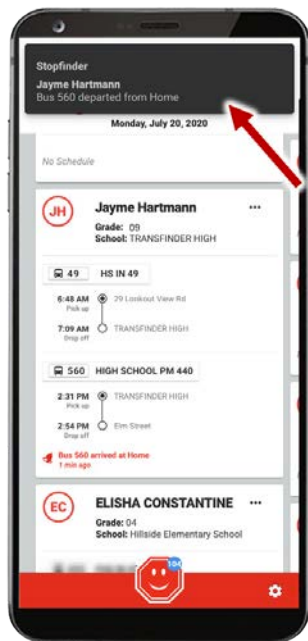

TRANSPORTATION

WCSD uses the parent app, **Stopfinder**, an all-in-one app that allows parents to have the most accurate information about their student's bus schedule at any time from anywhere. In addition to displaying a student's transportation information, Stopfinder includes a private messaging feature that allows parents to communicate directly with the WCSD Transportation Department. Parents can also create GeoAlerts for their student(s), which sends a notification when the bus has arrived or departed from any location on their route, including their assigned bus stop and school. GeoAlertAlert Zones can be created for individual students allowing parents to customize the Alert Zone based on their bus route.

The email address that is currently on file with the district will be used for Stopfinder setup. Please contact the Wasatch County School District at 435-654-0280 to make changes to a primary email address prior to the upcoming school year if not correct.

Stopfinder can be downloaded for free from the AppStore or Google Play. For families new to the District, Stopfinder will require an invite and registration through the district prior to accessing a student's transportation schedule. Please watch for a Stopfinder invitation emailed to your primary email address a few weeks after school begins.

You can find your student's bus stop using your home address with the **Infofinder i** tool.

FOOD SERVICES