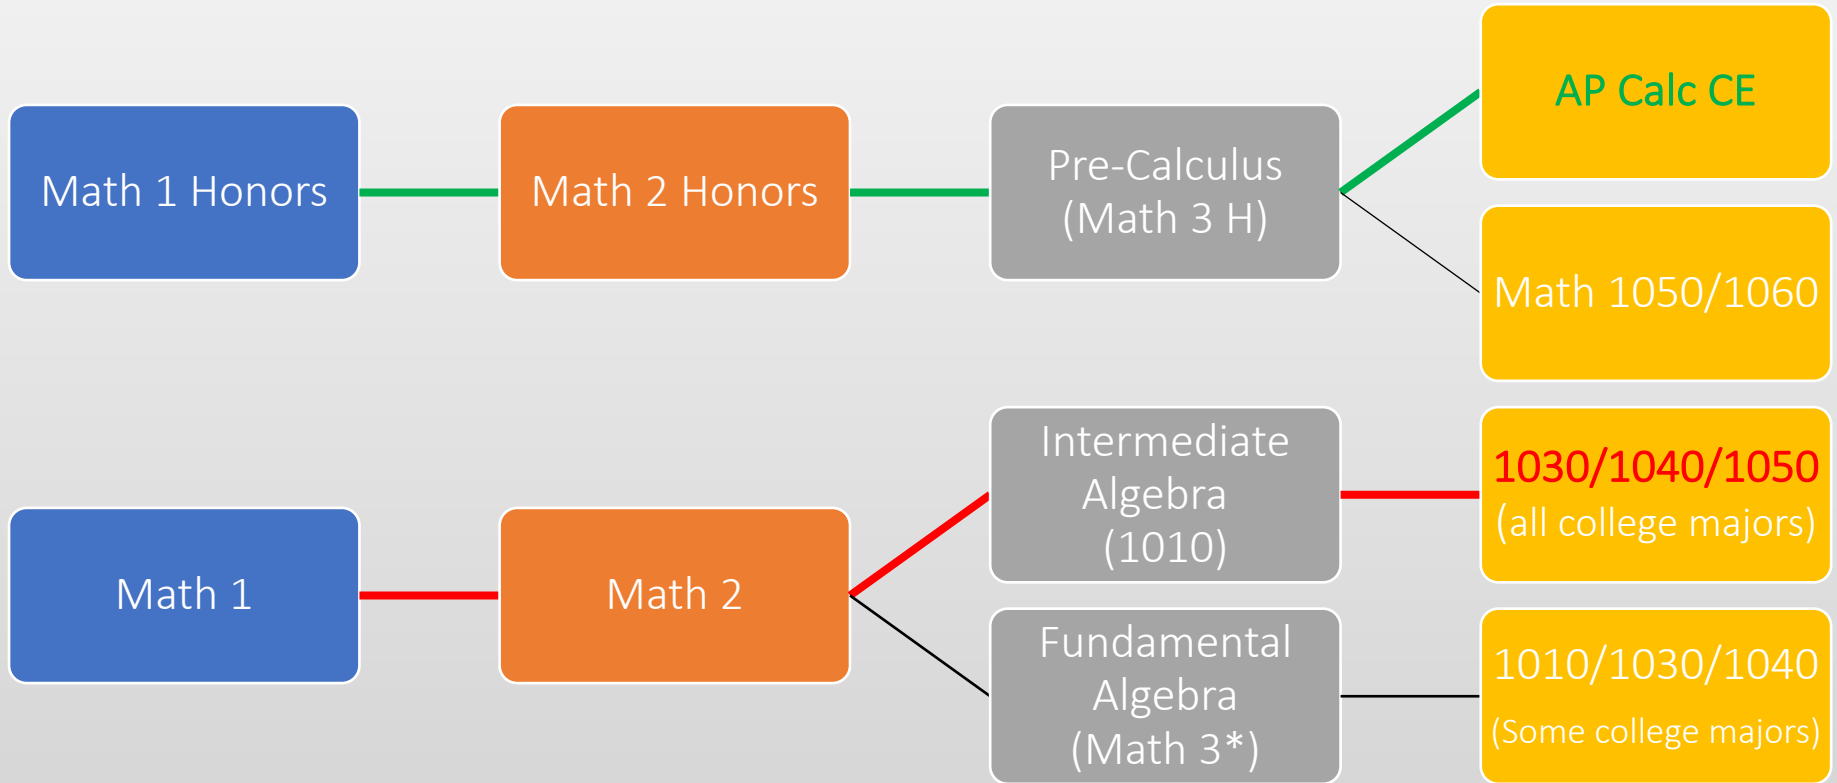

WASATCH HIGH SCHOOL MATH 2023-2024 PATHWAYS

*Fundamental Algebra will be the remedial course that replaces Math of Personal Finance. This course will focus on reteaching the essential skills of Math 1 and Math 2 as well as introducing them to the Math 3 essential skills needed for Intermediate Algebra.

The course will be coded as Math 3 and upon completion students will be able to take 1010, 1030, or 1040.